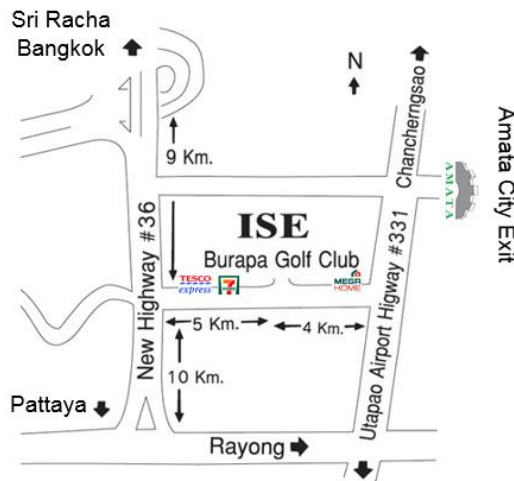

INTERNATIONAL SCHOOL OF EASTERN SEABOARD

ISE PTA FAMILY FUN FAIR 2017

SATURDAY, NOVEMBER 25TH

10AM-3PM

RAFFLE, SHOPPING, SPORTS ACTIVITIES, CRAFTS, GAMES, INTERNATIONAL FOOD, PERFORMANCES AND FAMILY FUN

COME JOIN THE FUN!!

International School Eastern Seaboard

282 Moo 5, Bowin Chonburi 20230 Thailand www.ise.ac.th